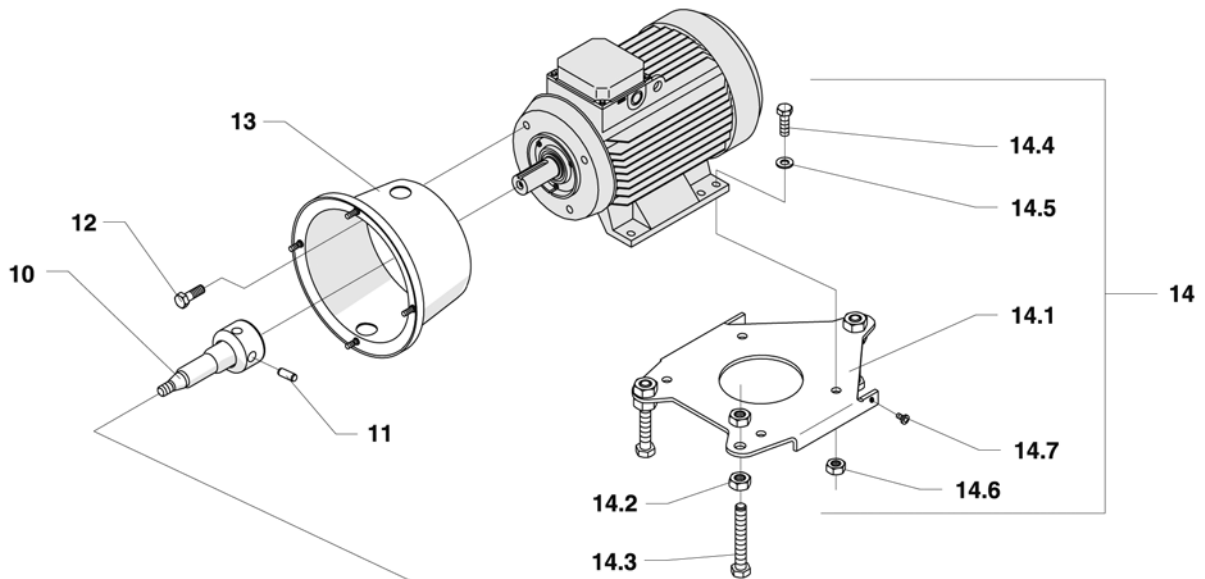

 **APV ZMB PUMP**

**ZMB PUMP COMPLETE**

**APV ZMB PUMP**

**ZMB PUMP COMPLETE (contd)**

			MOTOR MT80
Pos	Qty	Description	Part Number
1	4	Wing Nut	169853
2	1	Pump Body	168726
3	1	Cap Nut	274387
4	1	O-Ring	771363
5	1	Impeller Ø110	253765
		Ø100	267370
		Ø90	267371
6	1	O-Ring	773038
7	1	Shaft Seal	773115
8	1	O-Ring	773077
9	1	Back Plate	254113
10	1	Shaft	261544
11	1	Set Screw	267887
12	4	Screw	
13	1	Extension Frame	188795
<b>Support Frame Complete</b>			
14.1	1	Frame	268566
14.2	6	Nut	700864
14.3	3	Screw	701928
14.4	4	Screw	701942
14.5	4	Washer	701478
14.6	4	Nut	700241
14.7	2	Screw	700420
<b>Seal Housing Complete</b>			
15.1	1	Oilseal Ring	723069
15.2	2	Union	770325
15.3	1	Seal Housing	254485
15.4	3	Conepoint Screw	701065
15.5	1	O-Ring	771060
<b>Motor Shroud Complete</b>			
16.1	1	Motor Shroud	188445
16.2	2	Screw	700420
16.3	2	Nut	700240
16.4	2	Washer	701477
16.5	2	Bracket	274384
16.6	1	Front Cover	188809
16.7	2	Screw	700420