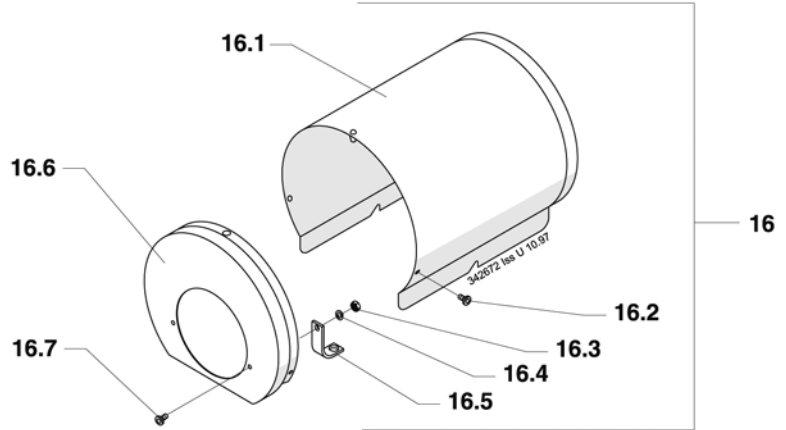

 **APV ZMB PUMP**

**ZMB PUMP COMPLETE**

**APV ZMB PUMP**

**ZMB PUMP COMPLETE (contd)**

			MOTOR MT80
Pos	Qty	Description	Part Number
1	4	Wing Nut	169853
2	1	Pump Body	168726
3	1	Cap Nut	274387
4	1	O-Ring	771363
5	1	Impeller Ø110	253765
		Ø100	267370
		Ø90	267371
6	1	O-Ring	773038
7	1	Shaft Seal	773115
8	1	O-Ring	773077
9	1	Back Plate	254113
10	1	Shaft	261544
11	1	Set Screw	267887
12	4	Screw	
13	1	Extension Frame	188795
<b>Support Frame Complete</b>			
14.1	1	Frame	268566
14.2	6	Nut	700864
14.3	3	Screw	701928
14.4	4	Screw	701942
14.5	4	Washer	701478
14.6	4	Nut	700241
14.7	2	Screw	700420
<b>Seal Housing Complete</b>			
15.1	1	Oilseal Ring	723069
15.2	2	Union	770325
15.3	1	Seal Housing	254485
15.4	3	Conepoint Screw	701065
15.5	1	O-Ring	771060
<b>Motor Shroud Complete</b>			
16.1	1	Motor Shroud	188445
16.2	2	Screw	700420
16.3	2	Nut	700240
16.4	2	Washer	701477
16.5	2	Bracket	274384
16.6	1	Front Cover	188809
16.7	2	Screw	700420