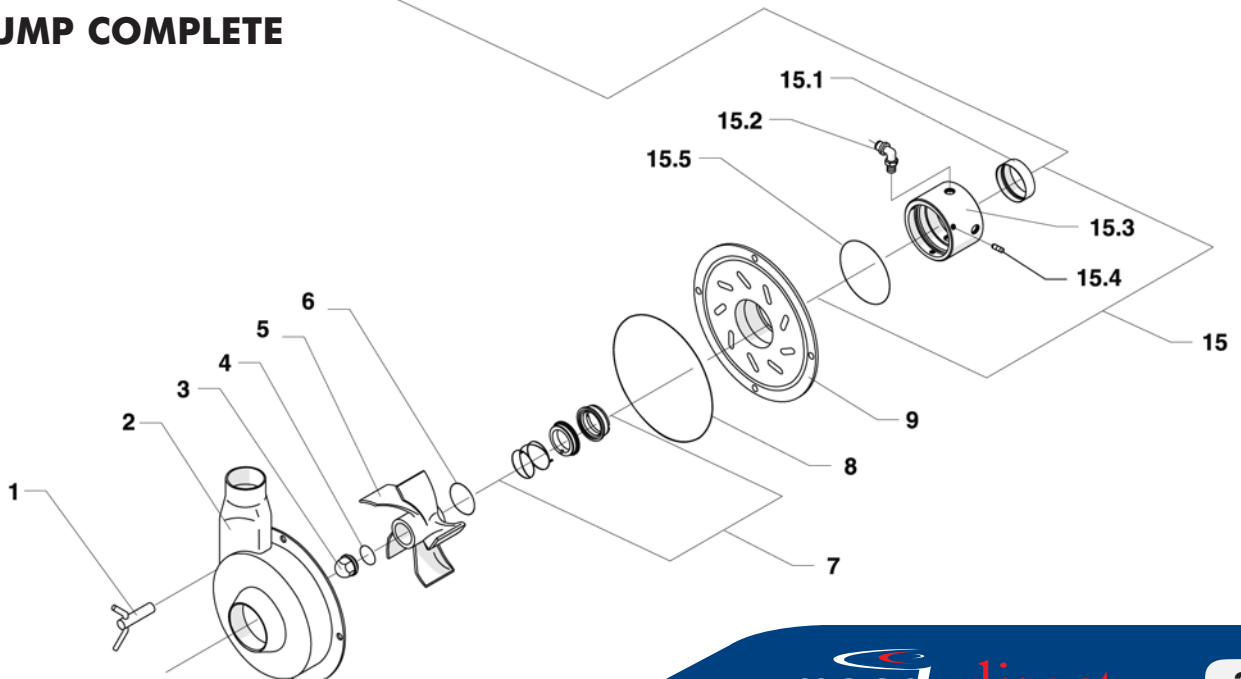

 **APV ZMB PUMP**

**ZMB PUMP COMPLETE**

**APV ZMB PUMP**

**ZMB PUMP COMPLETE (contd)**

			MOTOR MT80
Pos	Qty	Description	Part Number
1	4	Wing Nut	169853
2	1	Pump Body	168726
3	1	Cap Nut	274387
4	1	O-Ring	771363
5	1	Impeller Ø110	253765
		Ø100	267370
		Ø90	267371
6	1	O-Ring	773038
7	1	Shaft Seal	773115
8	1	O-Ring	773077
9	1	Back Plate	254113
10	1	Shaft	261544
11	1	Set Screw	267887
12	4	Screw	
13	1	Extension Frame	188795
<b>Support Frame Complete</b>			
14.1	1	Frame	268566
14.2	6	Nut	700864
14.3	3	Screw	701928
14.4	4	Screw	701942
14.5	4	Washer	701478
14.6	4	Nut	700241
14.7	2	Screw	700420
<b>Seal Housing Complete</b>			
15.1	1	Oilseal Ring	723069
15.2	2	Union	770325
15.3	1	Seal Housing	254485
15.4	3	Conepoint Screw	701065
15.5	1	O-Ring	771060
<b>Motor Shroud Complete</b>			
16.1	1	Motor Shroud	188445
16.2	2	Screw	700420
16.3	2	Nut	700240
16.4	2	Washer	701477
16.5	2	Bracket	274384
16.6	1	Front Cover	188809
16.7	2	Screw	700420